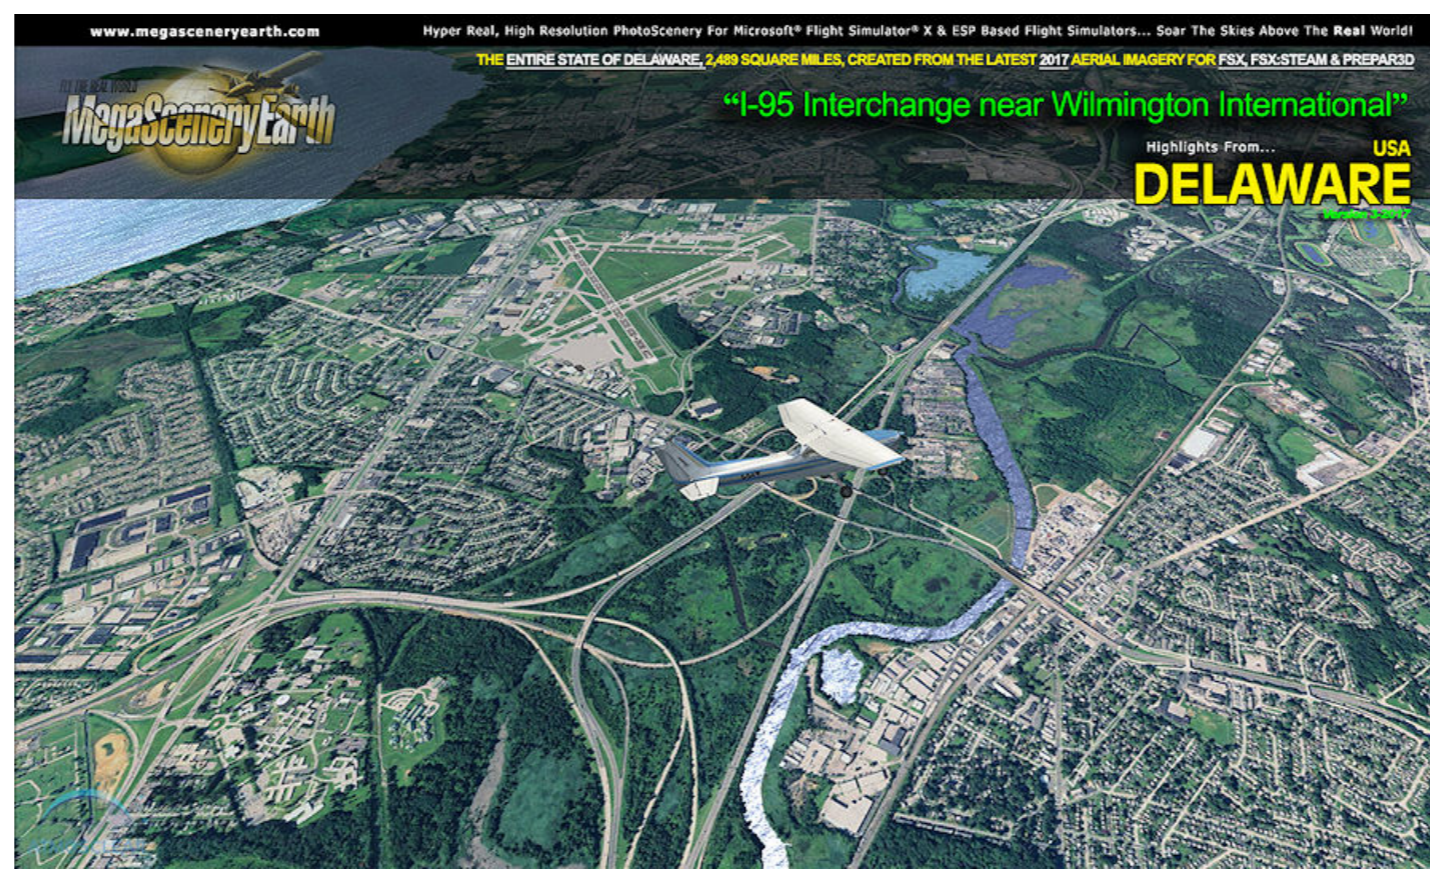

FSX-P3D - MegaSceneryEarth - Spain Central Region V.2.0 5

DOWNLOAD: <https://bytby.com/2isun0>

Download

Related links:

[Kimmy - St Petersburg (y06)](#)
[HD Online Player (Tujhe Meri Kasam full hd 1080p movie)](#)
[FLY 2000 TV Y2-38 RC2 CRACK (by: Vladimir, Serbia) Download](#)